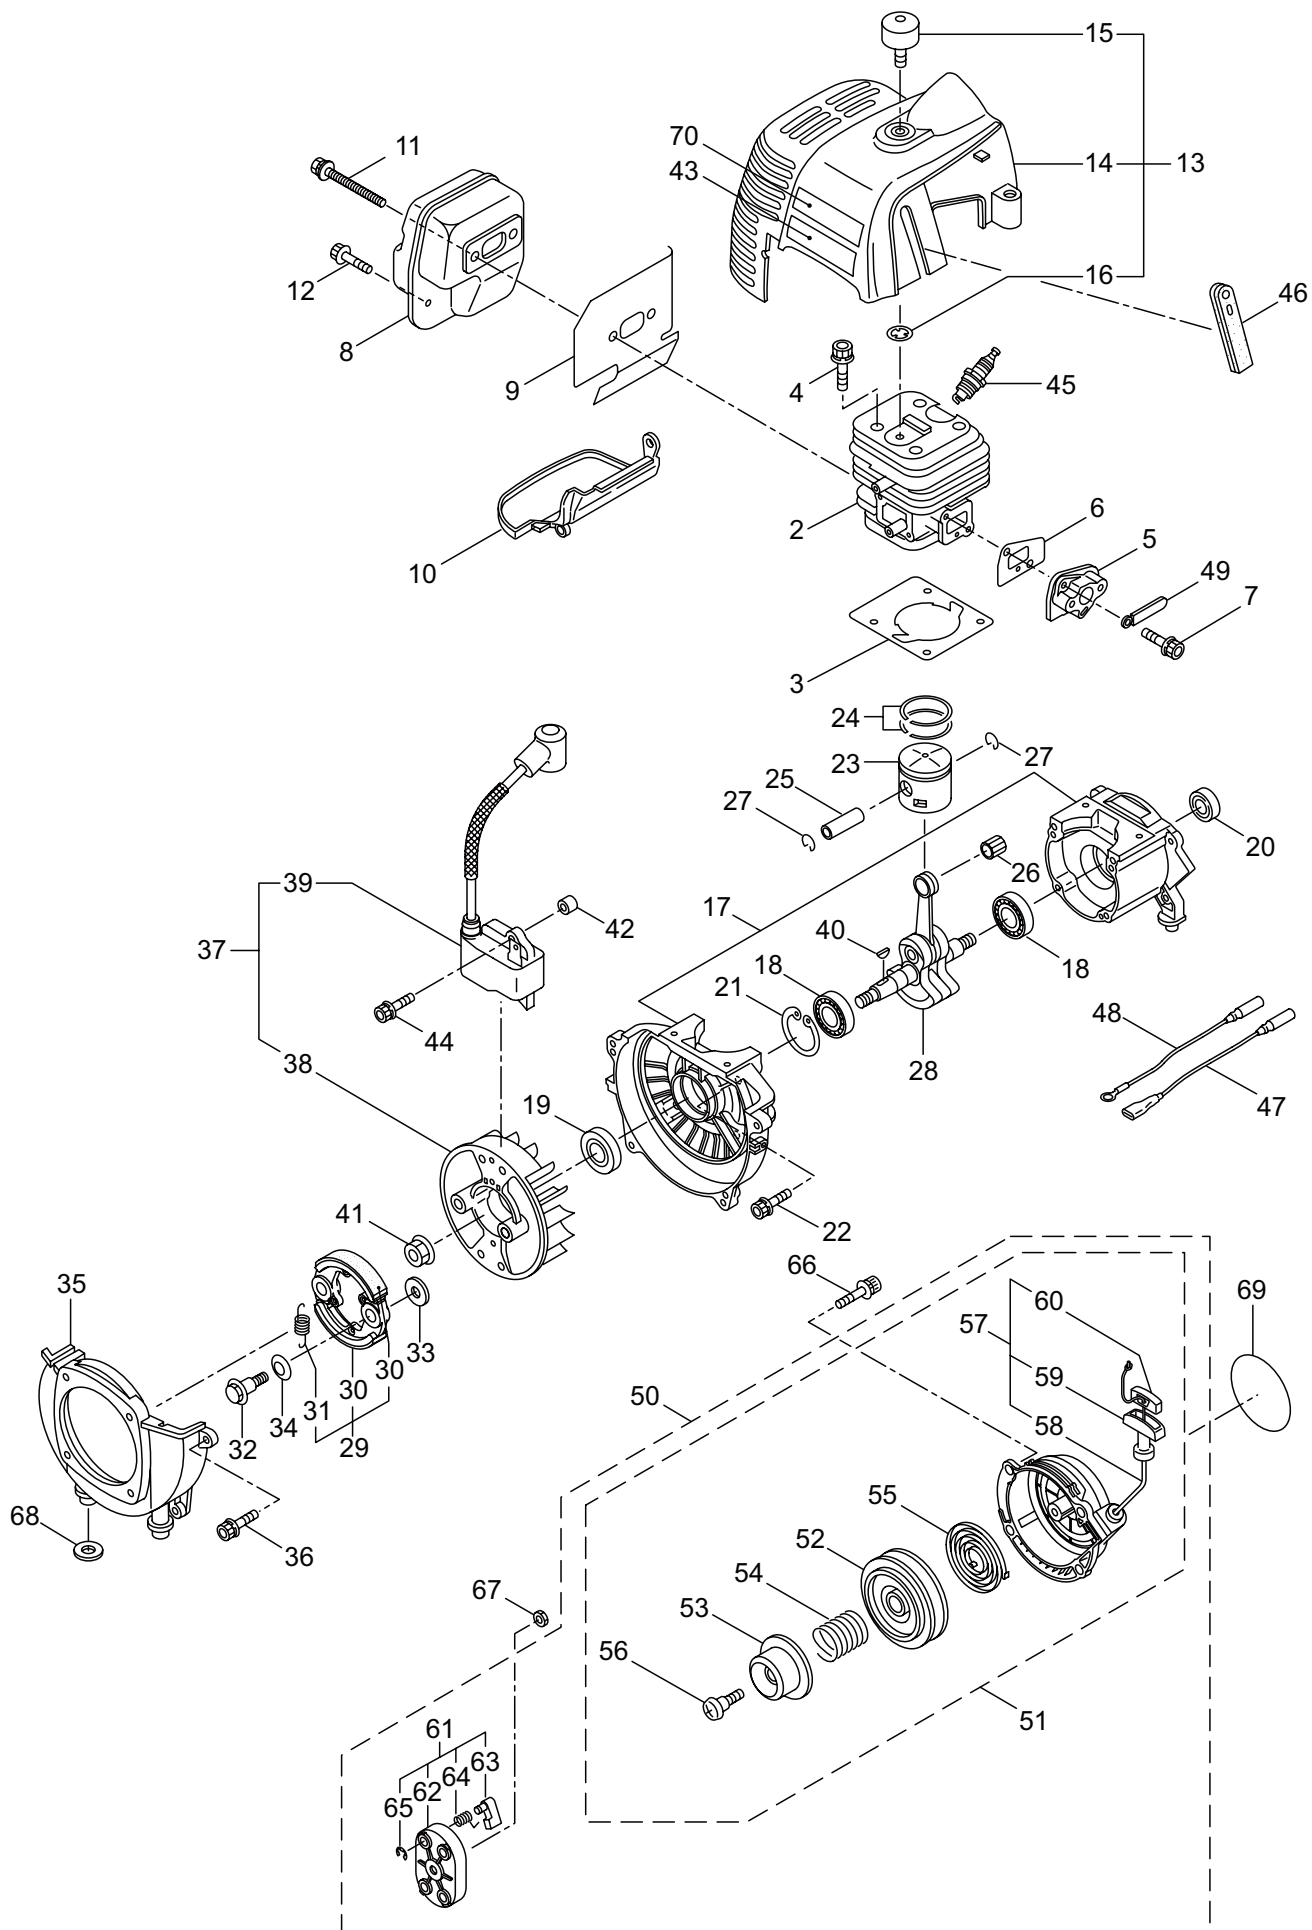

4. BKC5021RS
ENGINE

Ref. No.	Part No.	Part Name	Q'ty	Remarks
4-1	875305	Engine	1	CE500/03
4-2	288125	Cylinder	1	
4-3	288171	Gasket	1	
4-4	261246	Cap Screw	4	M5x25
4-5	285778	Insulator	1	New gasket required
4-6	285779	Gasket	1	
4-7	265924	Cap Screw	2	M5x25
4-8	246311	Muffler Comp	1	
4-9	285783	Gasket	1	
4-10	285784	Under Cover	1	
4-11	266713	Cap Screw	2	M5x60
4-12	283315	Screw	1	M5x12W-12
4-13	286891	Top Cover Ass'y	1	Incl.14-16
4-14	285786	Top Cover	1	
4-15	285843	Knob	1	
4-16	286362	Washer	1	M6
4-17	288200	Crankcase	1	
4-18	262658	Bearing	2	#6202C3
4-19	262660	Oil Seal	1	TC15357
4-20	262565	Oil Seal	1	ISCD15257
4-21	012380	Snap Ring	1	#35
4-22	261612	Cap Screw	4	M5x30
4-23	246091	Piston	1	
4-24	282941	Piston Ring	2	(2)Required
4-25	262749	Piston Pin	1	
4-26	262659	Bearing,Needle	1	KTV111414EG01B2
4-27	262479	Clip,Piston Pin	2	
4-28	285797	Crankshaft/Conn.Rod Ass'y	1	
4-29	286905	Clutch Ass'y	1	Incl.30,31
4-30	286906	Clutch Shoe	2	(2)Required
4-31	286907	Spring, Clutch	1	
4-32	287092	Cap Screw	2	M8x1.25
4-33	262683	Washer	2	8x22xt1.2
4-34	262682	Wave Washer	2	
4-35	282285	Fan Cover	1	
4-36	261250	Cap Screw	4	M5x20
4-37	246097	Magneto Ass'y	1	Incl.38,39
4-38	246074	Rotor/Fan	1	
4-39	279547	Ignition Coil Ass'y	1	
4-40	261076	Woodruff Key	1	3x10
4-41	262731	Nut,Rotor	1	M10
4-42	280381	Spacer	2	
4-43	246302	Label	1	MARUYAMA
4-44	261256	Cap Screw	2	M4x25
4-45	288264	Spark Plug	1	BPMR8Y