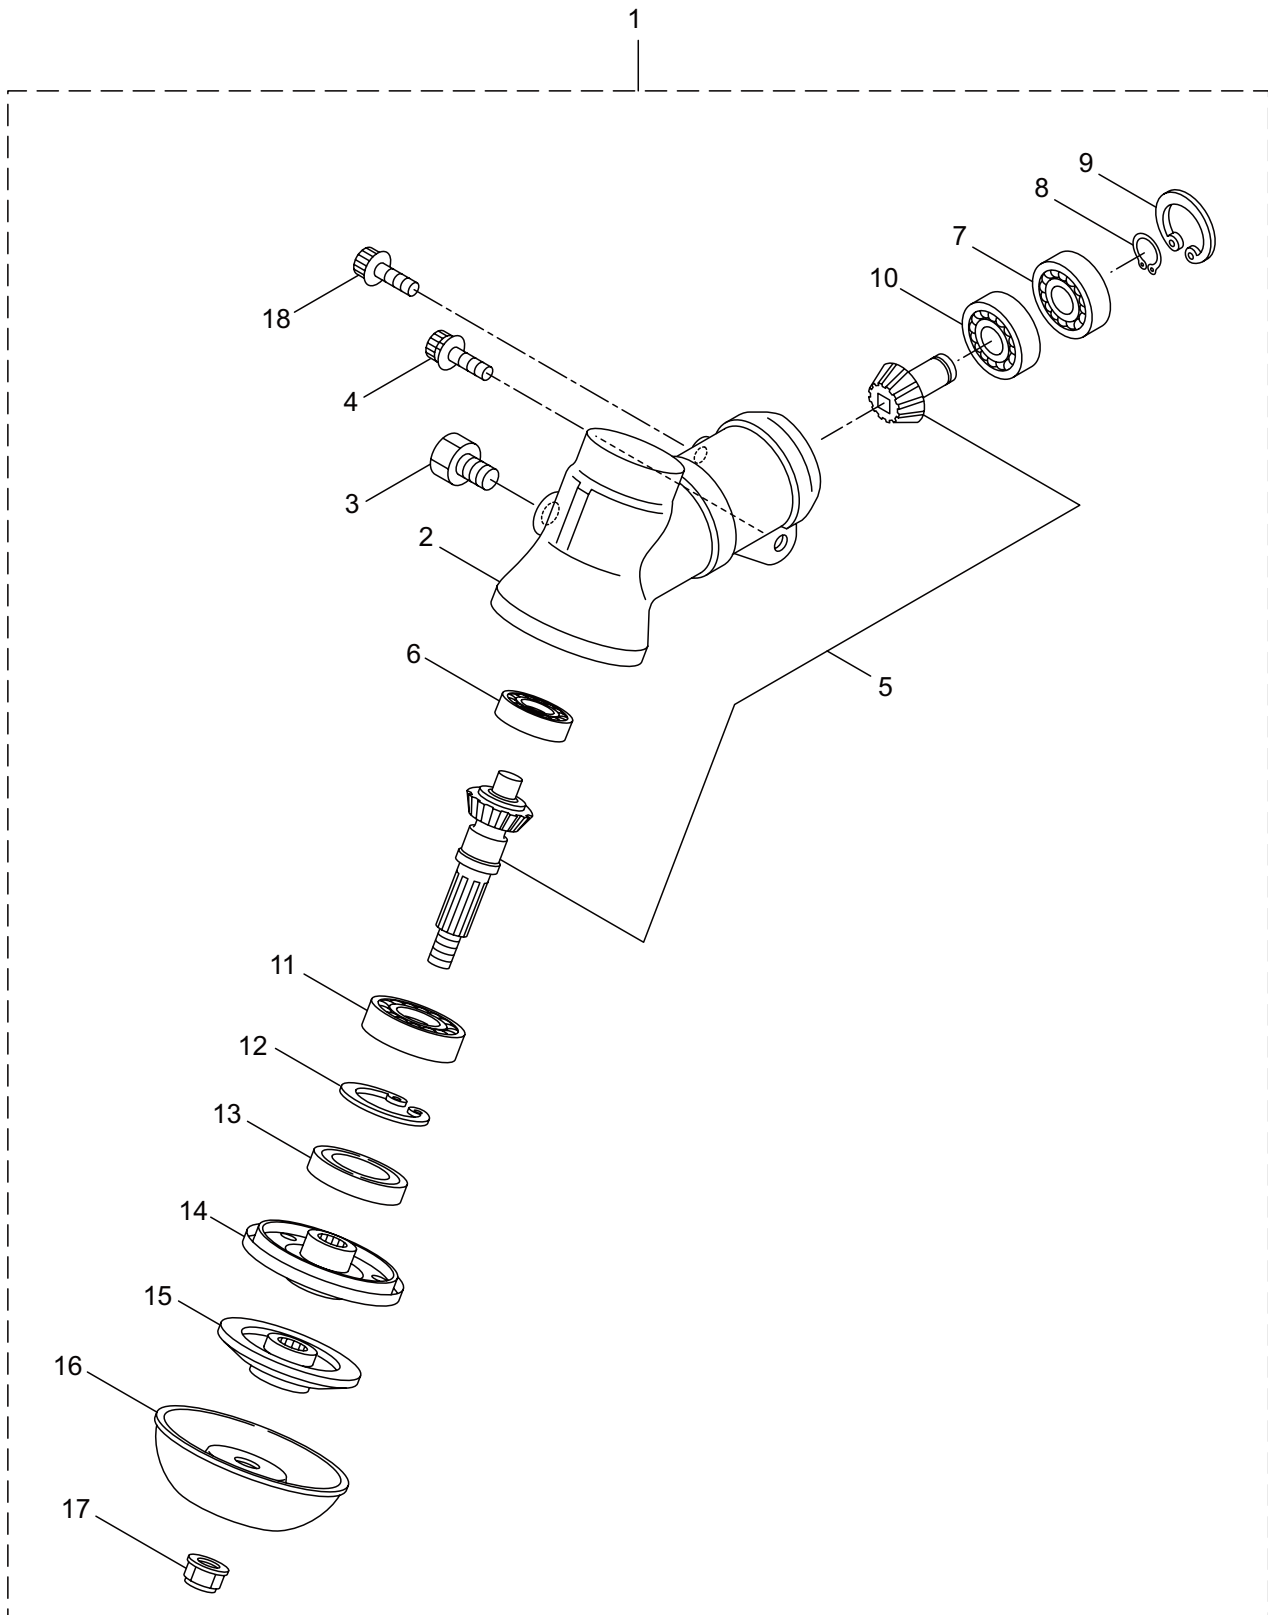

2. BKC5021RS
GEARCASE

Ref. No.	Part No.	Part Name	Q'ty	Remarks
2-1	234837	Gearcase Ass'y	1	Incl.2-18
2-2	232850	Gearcase	1	
2-3	234109	Bolt	1	M8x8
2-4	217134	Bolt	1	M6x30
2-5	234349	Gear Set	1	
2-6	014490	Bearing	1	#6000
2-7	106933	Bearing	1	#6000Z
2-8	014210	Snap Ring	1	#10
2-9	054676	Snap Ring	1	#26
2-10	014490	Bearing	1	#6000
2-11	012544	Bearing	1	#6202
2-12	012380	Snap Ring	1	#35
2-13	232049	Oil Seal	1	D21355
2-14	232322	Bracket A Ass'y	1	
2-15	232052	Bracket B	1	
2-16	230849	Stabilizer	1	
2-17	232920	Nut	1	M10x1.25
2-18	217135	Bolt	1	M6x10