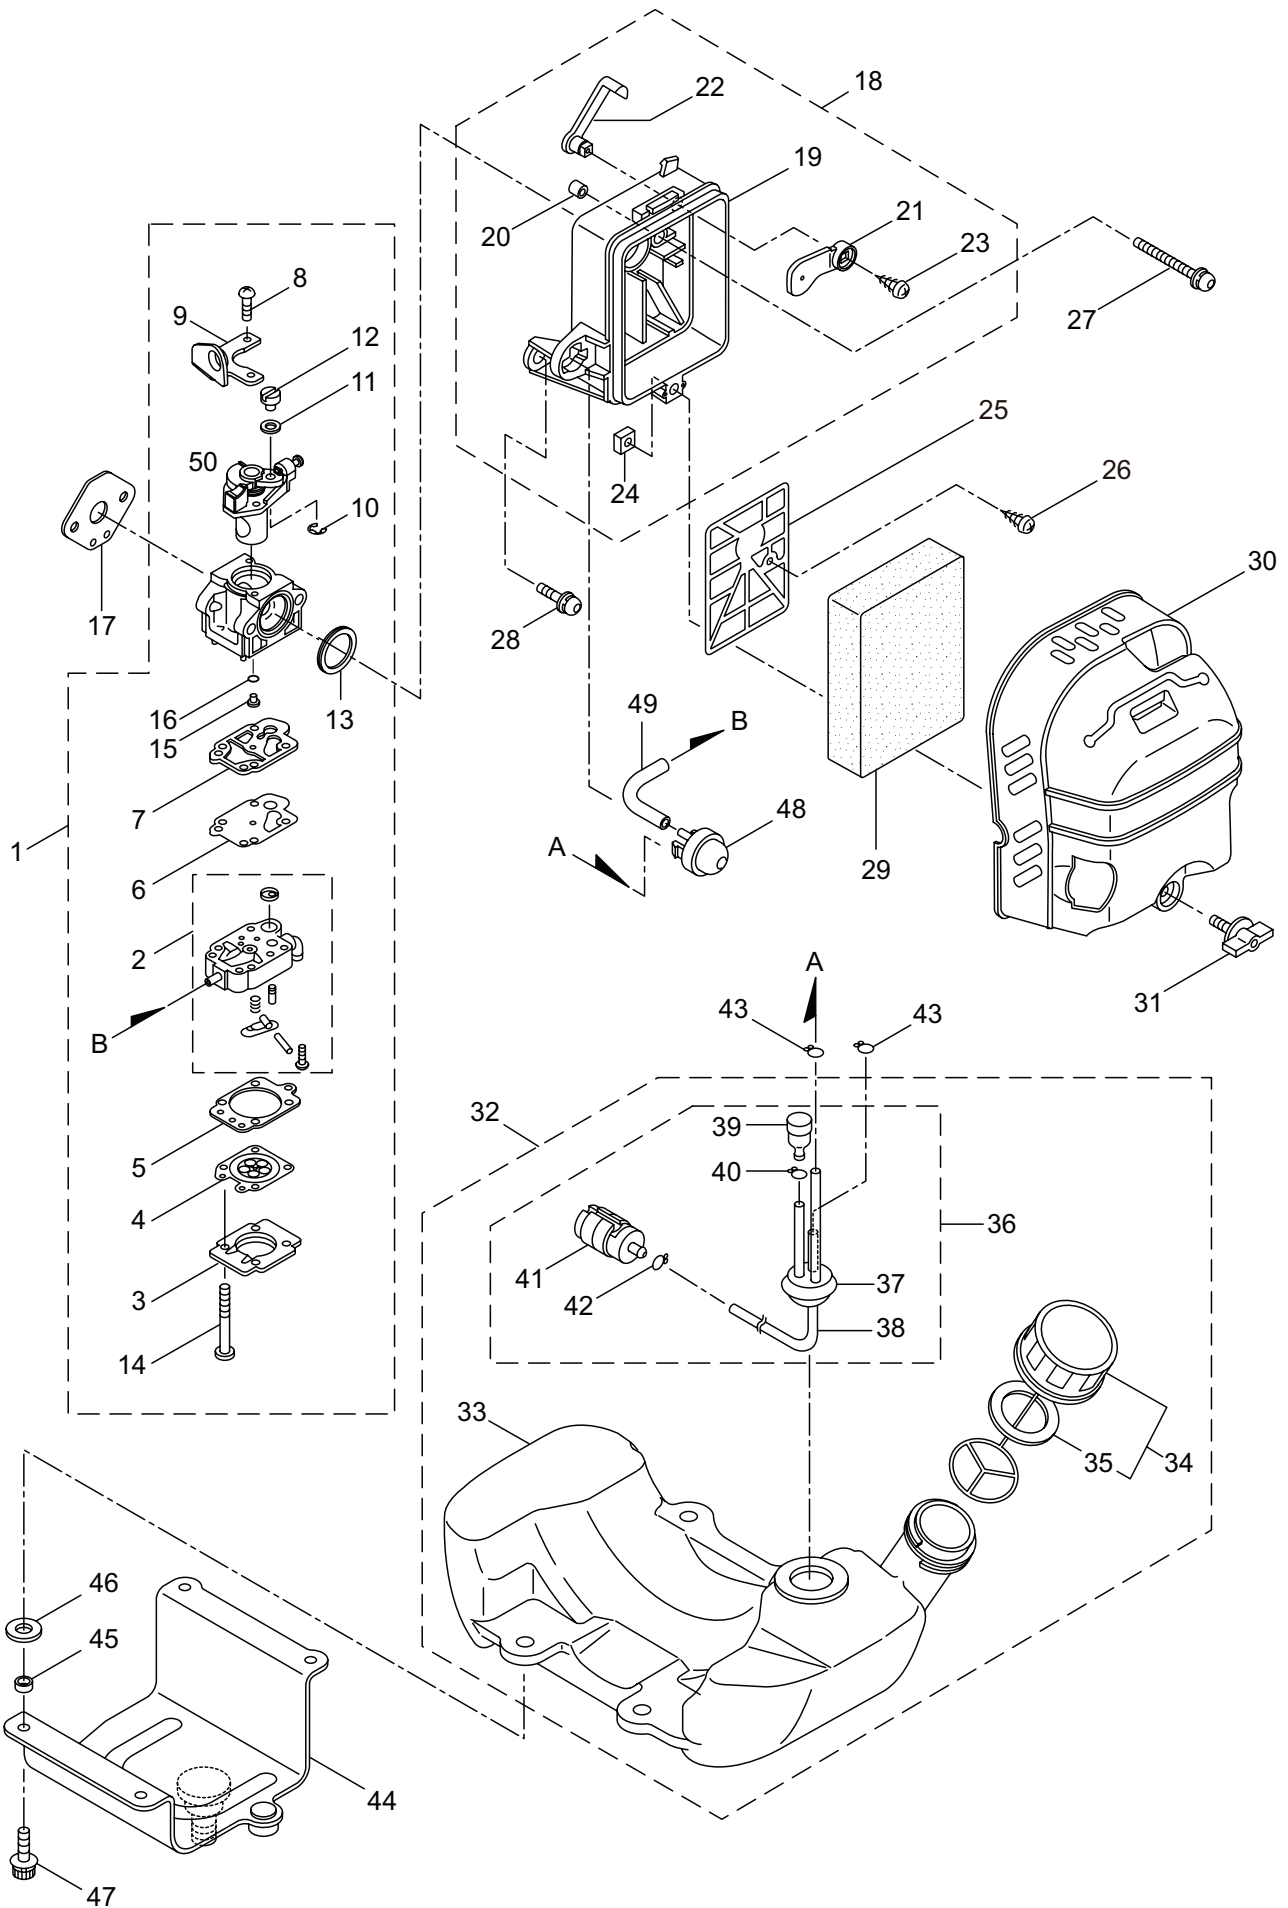

5. BKC5021RS
CARBURETOR, FUEL TANK

Ref. No.	Part No.	Part Name	Q'ty	Remarks
5-1	289479	Carburetor Ass'y	1	Incl.2-16
5-2	283124	Pump Body	1	
5-3	263726	Cover Plate	1	
5-4	283905	Diaphragm, Meterring	1	
5-5	263727	Gasket	1	
5-6	262994	Diaphragm,Fuel Pump	1	
5-7	282576	Gasket	1	
5-8	261875	Screw	2	
5-9	264677	Bracket	1	
5-10	261876	E-Ring	1	
5-11	264678	Washer	1	
5-12	261658	Swivel	1	
5-13	261657	Packing	1	
5-14	263737	Screw	4	
5-15	246486	Main Jet	1	
5-16	261871	O-Ring	1	
5-17	282301	Gasket	1	
5-18	282302	Case Ass'y	1	Incl.19-24
5-19	282303	Case Body	1	
5-20	282484	Sleeve	3	
5-21	282304	Valve	1	
5-22	282305	Lever	1	
5-23	269032	Screw	1	
5-24	269423	Nut	1	
5-25	282481	Plate	1	
5-26	269032	Screw	1	
5-27	261814	Cap Screw	2	M5x50
5-28	264807	Cap Screw	1	M5x16
5-29	282306	Element	1	
5-30	285814	Cleaner Cover	1	
5-31	279350	Knob	1	
5-32	286893	Fuel Tank Ass'y	1	Incl.33-42
5-33	286067	Fuel Tank	1	
5-34	275306	Fuel Tank Cap Ass'y	1	Incl.35
5-35	274875	Gasket	1	
5-36	286794	Fuel Pipe Pick-up Ass'y	1	Incl.37-42
5-37	268065	Grommet	1	
5-38	262649	Fuel Pipe	1	
5-39	261590	Breather	1	
5-40	261117	Clip	1	
5-41	267328	Fuel Filter Ass'y	1	
5-42	261117	Clip	1	
5-43	261117	Clip	2	
5-44	287270	Bracket	1	
5-45	288592	Sleeve	4