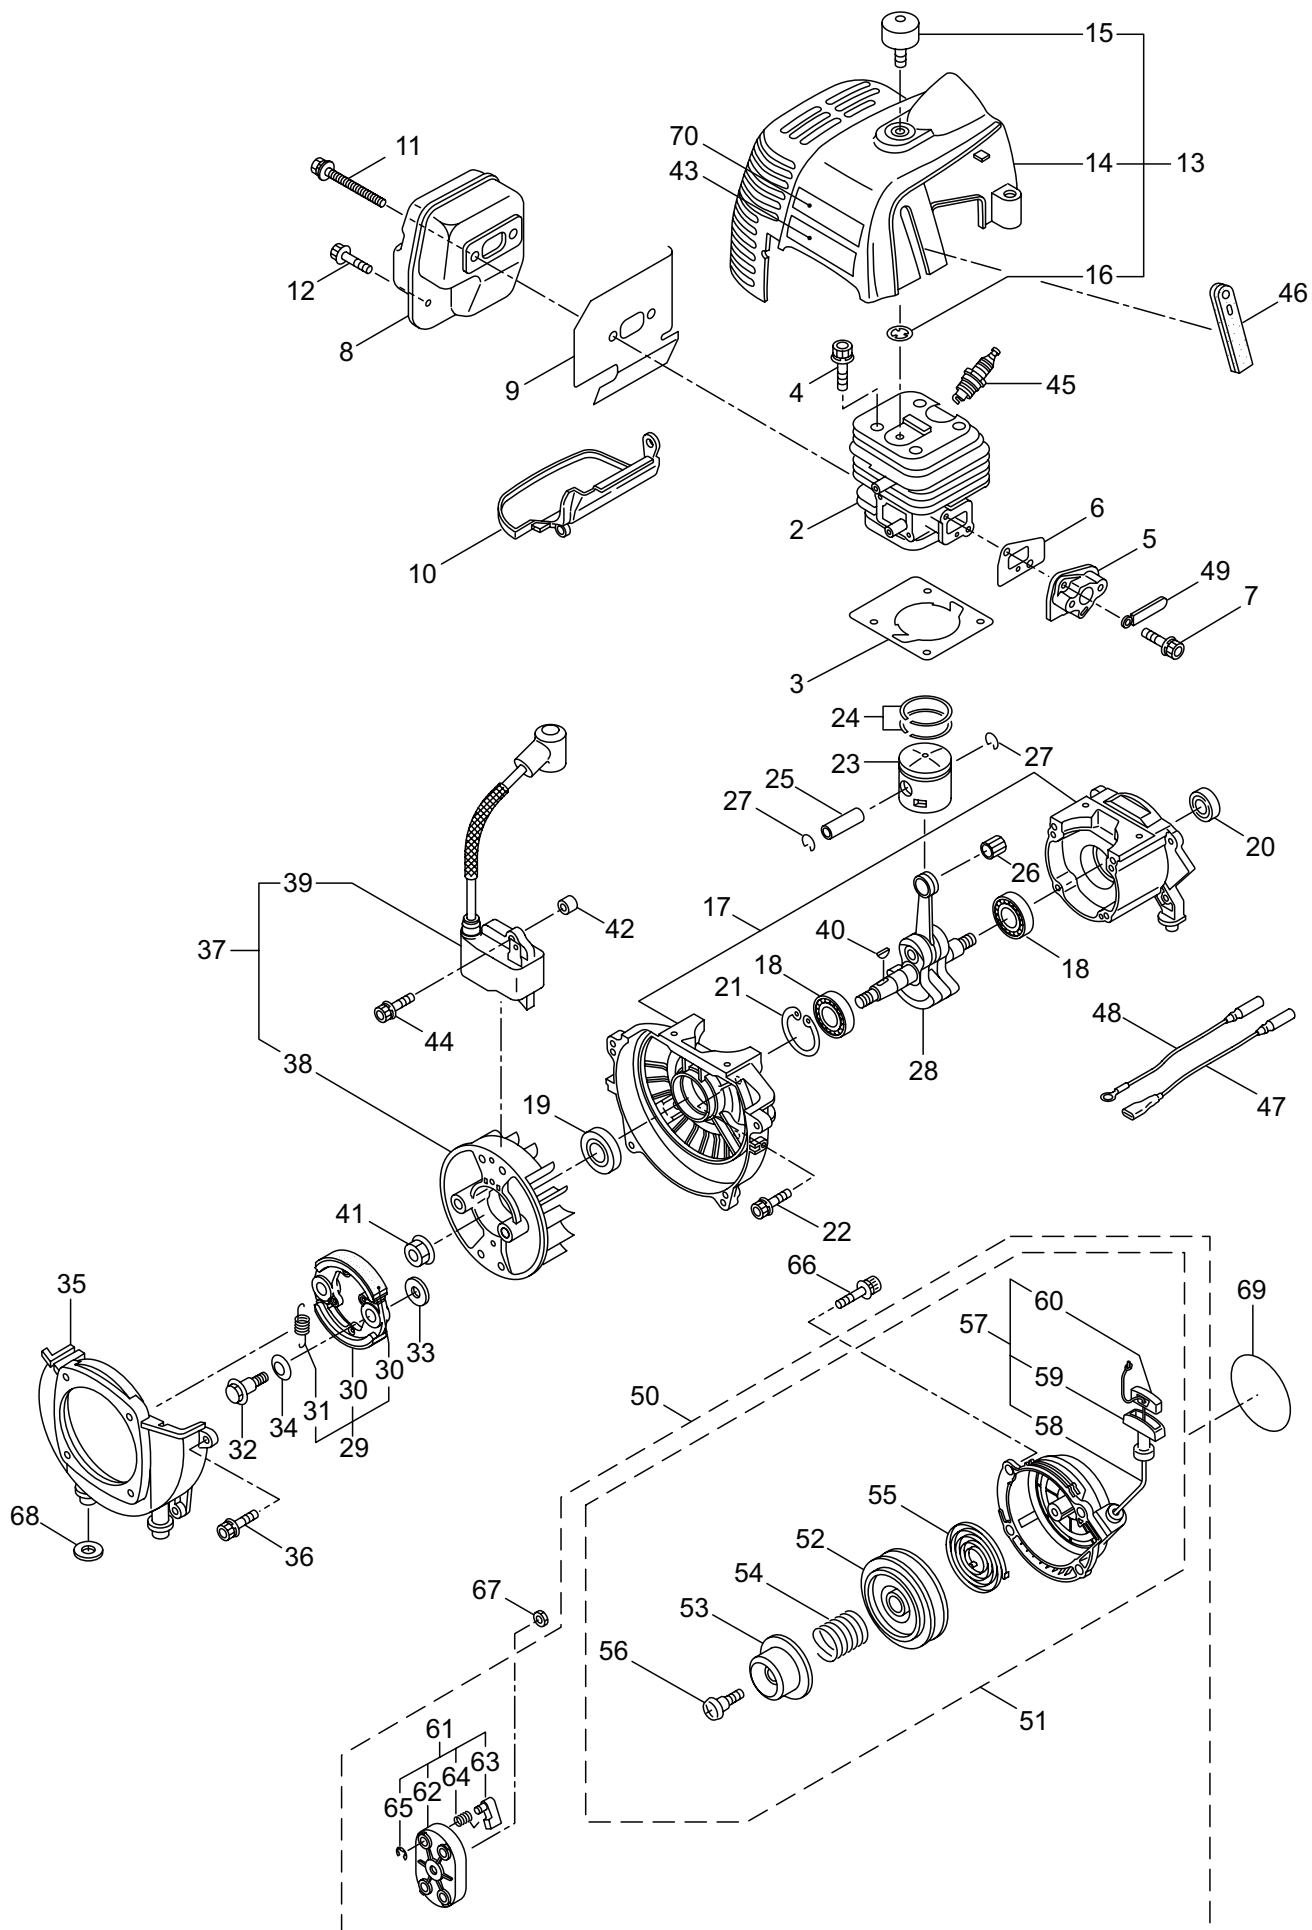

3. BKC5021RS
SUPPORT FRAME

Ref. No.	Part No.	Part Name	Q'ty	Remarks
3-1	084020	Nut	1	M12
3-2	224730	Support Frame	1	
3-3	232316	Turn Bracket Ass'y	1	
3-4	211644	Bearing Case	1	
3-5	220619	Bearing	1	#6001UU
3-6	092578	Bolt	3	M5x10
3-7	241733	Spring	3	
3-8	241731	Plug A Comp	3	
3-9	241949	Cap Screw	3	M6x12
3-10	219959	Nut	6	M6
3-11	223704	Cap Screw	1	M6x12
3-12	219959	Nut	1	M6
3-13	226490	Pad	1	
3-14	215230	Nut	4	M5

4. BKC5021RS
ENGINE

Ref. No.	Part No.	Part Name	Q'ty	Remarks
4-46	286988	Grommet	1	
4-47	288416	Wire, Lead	1	
4-48	282087	Lead	1	
4-49	264588	Clamp	1	
4-50	285809	Recoil Starter Ass'y	1	Incl.51-65
4-51	285810	Starter Ass'y	1	Incl.52-60
4-52	286291	Reel	1	
4-53	286292	Cam Plate	1	
4-54	286293	Damper Spring	1	
4-55	280995	Spiral Spring	1	
4-56	286295	Set Screw	1	
4-57	286296	Starter Rope Ass'y	1	Incl.58-60
4-58	286297	Starter Rope	1	3.8x1000
4-59	262633	Starter Grip	1	
4-60	262981	Cap	1	
4-61	285679	Starter Pulley Ass'y	1	Incl.62-65
4-62	285680	Starter Pulley	1	
4-63	285681	Pawl	2	
4-64	285682	Return Spring	2	
4-65	262638	E-Ring	2	
4-66	268940	Screw	4	M5x18
4-67	285736	Nut	1	M8
4-68	285735	Packing	4	
4-69	246090	Label	1	
4-70	265694	Label	1	