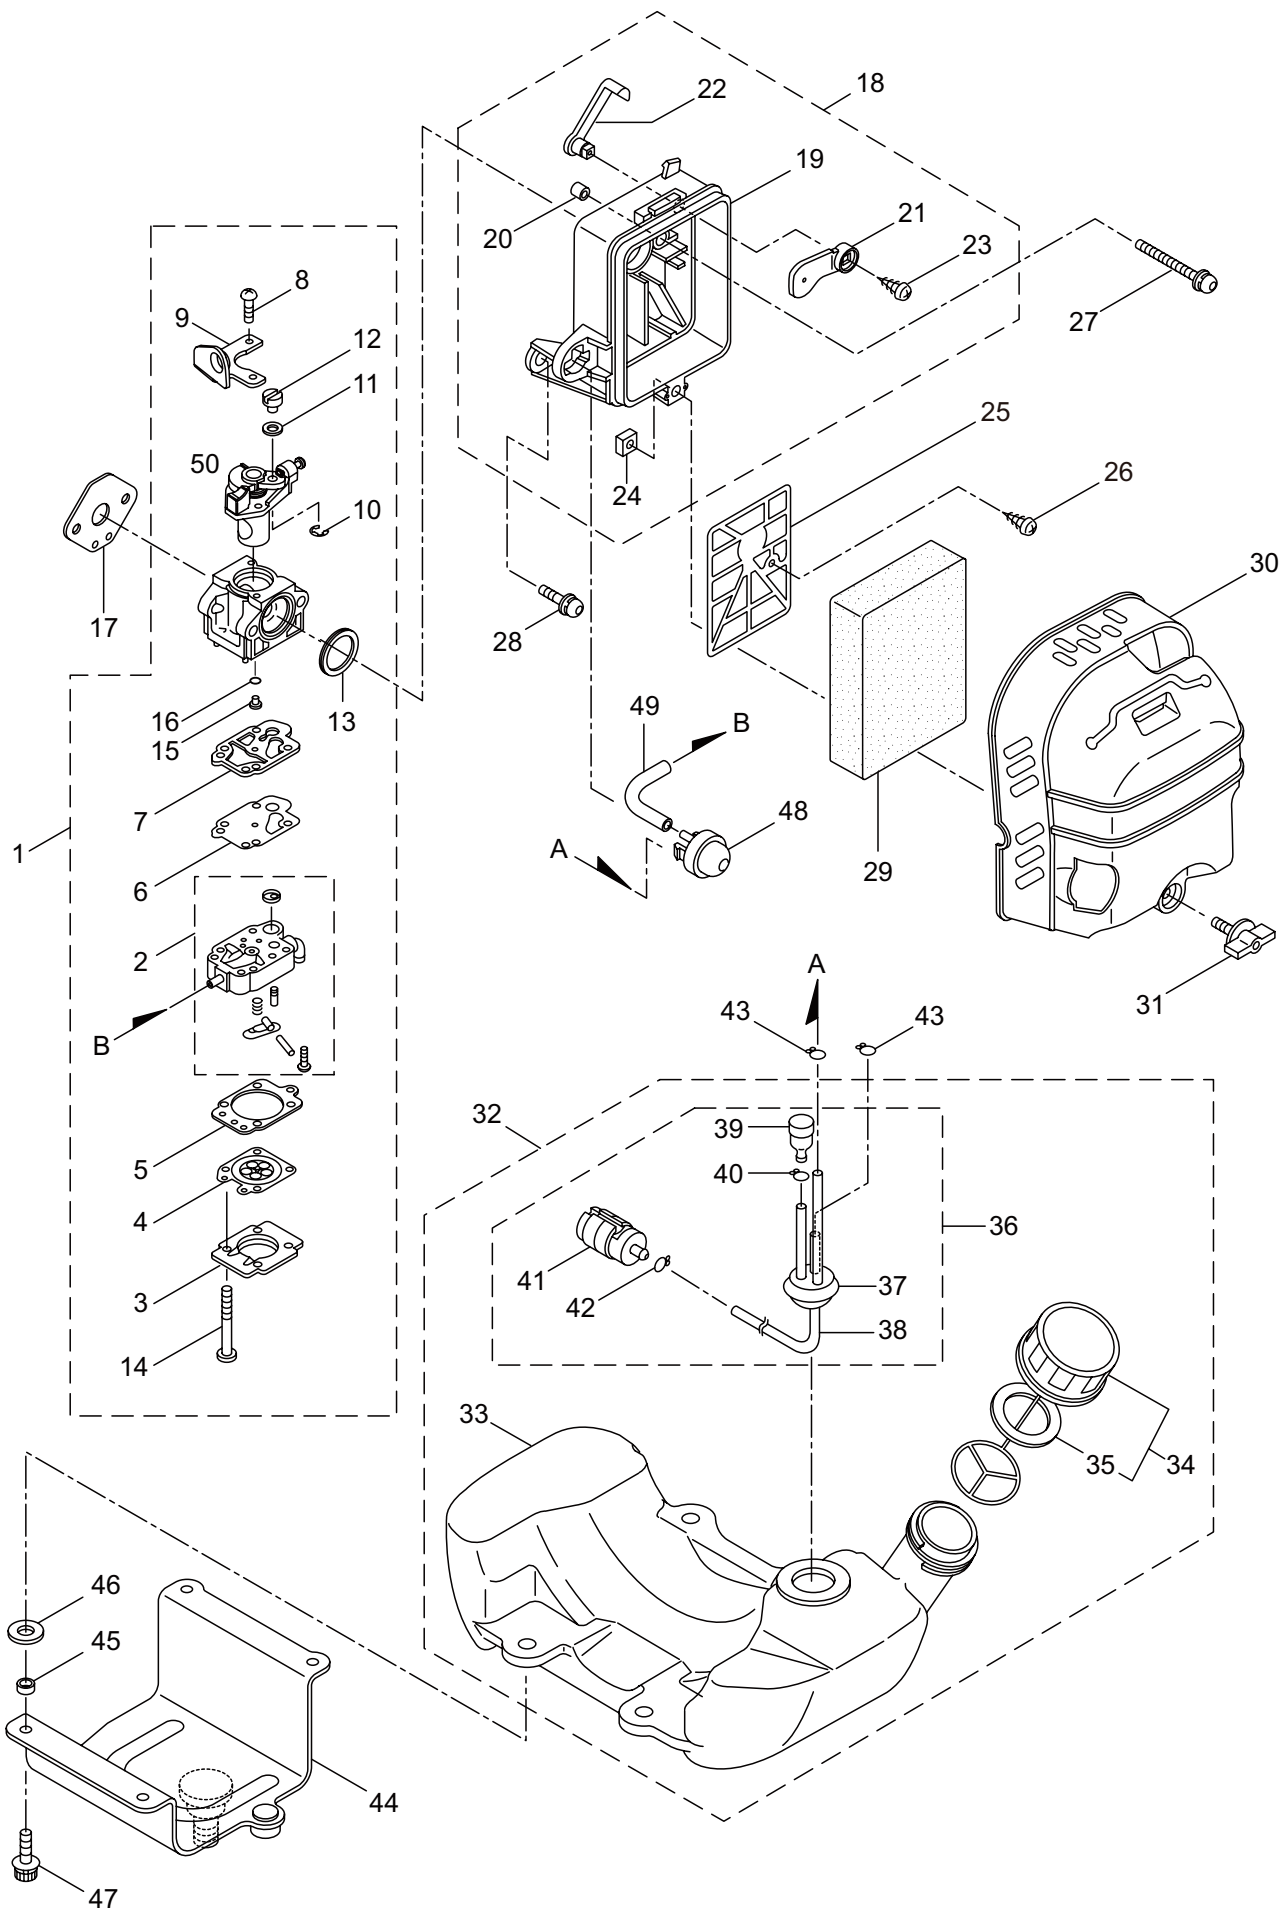

5. BKC5021RS
CARBURETOR, FUEL TANK

Ref. No.	Part No.	Part Name	Q'ty	Remarks
5-46	285735	Packing	4	
5-47	261250	Cap Screw	4	M5x20
5-48	282299	Pump	1	
5-49	282512	Fuel Pipe	1	
5-50	8712678	KK23002AA306 VALVOLA GAS v`a regolata	1