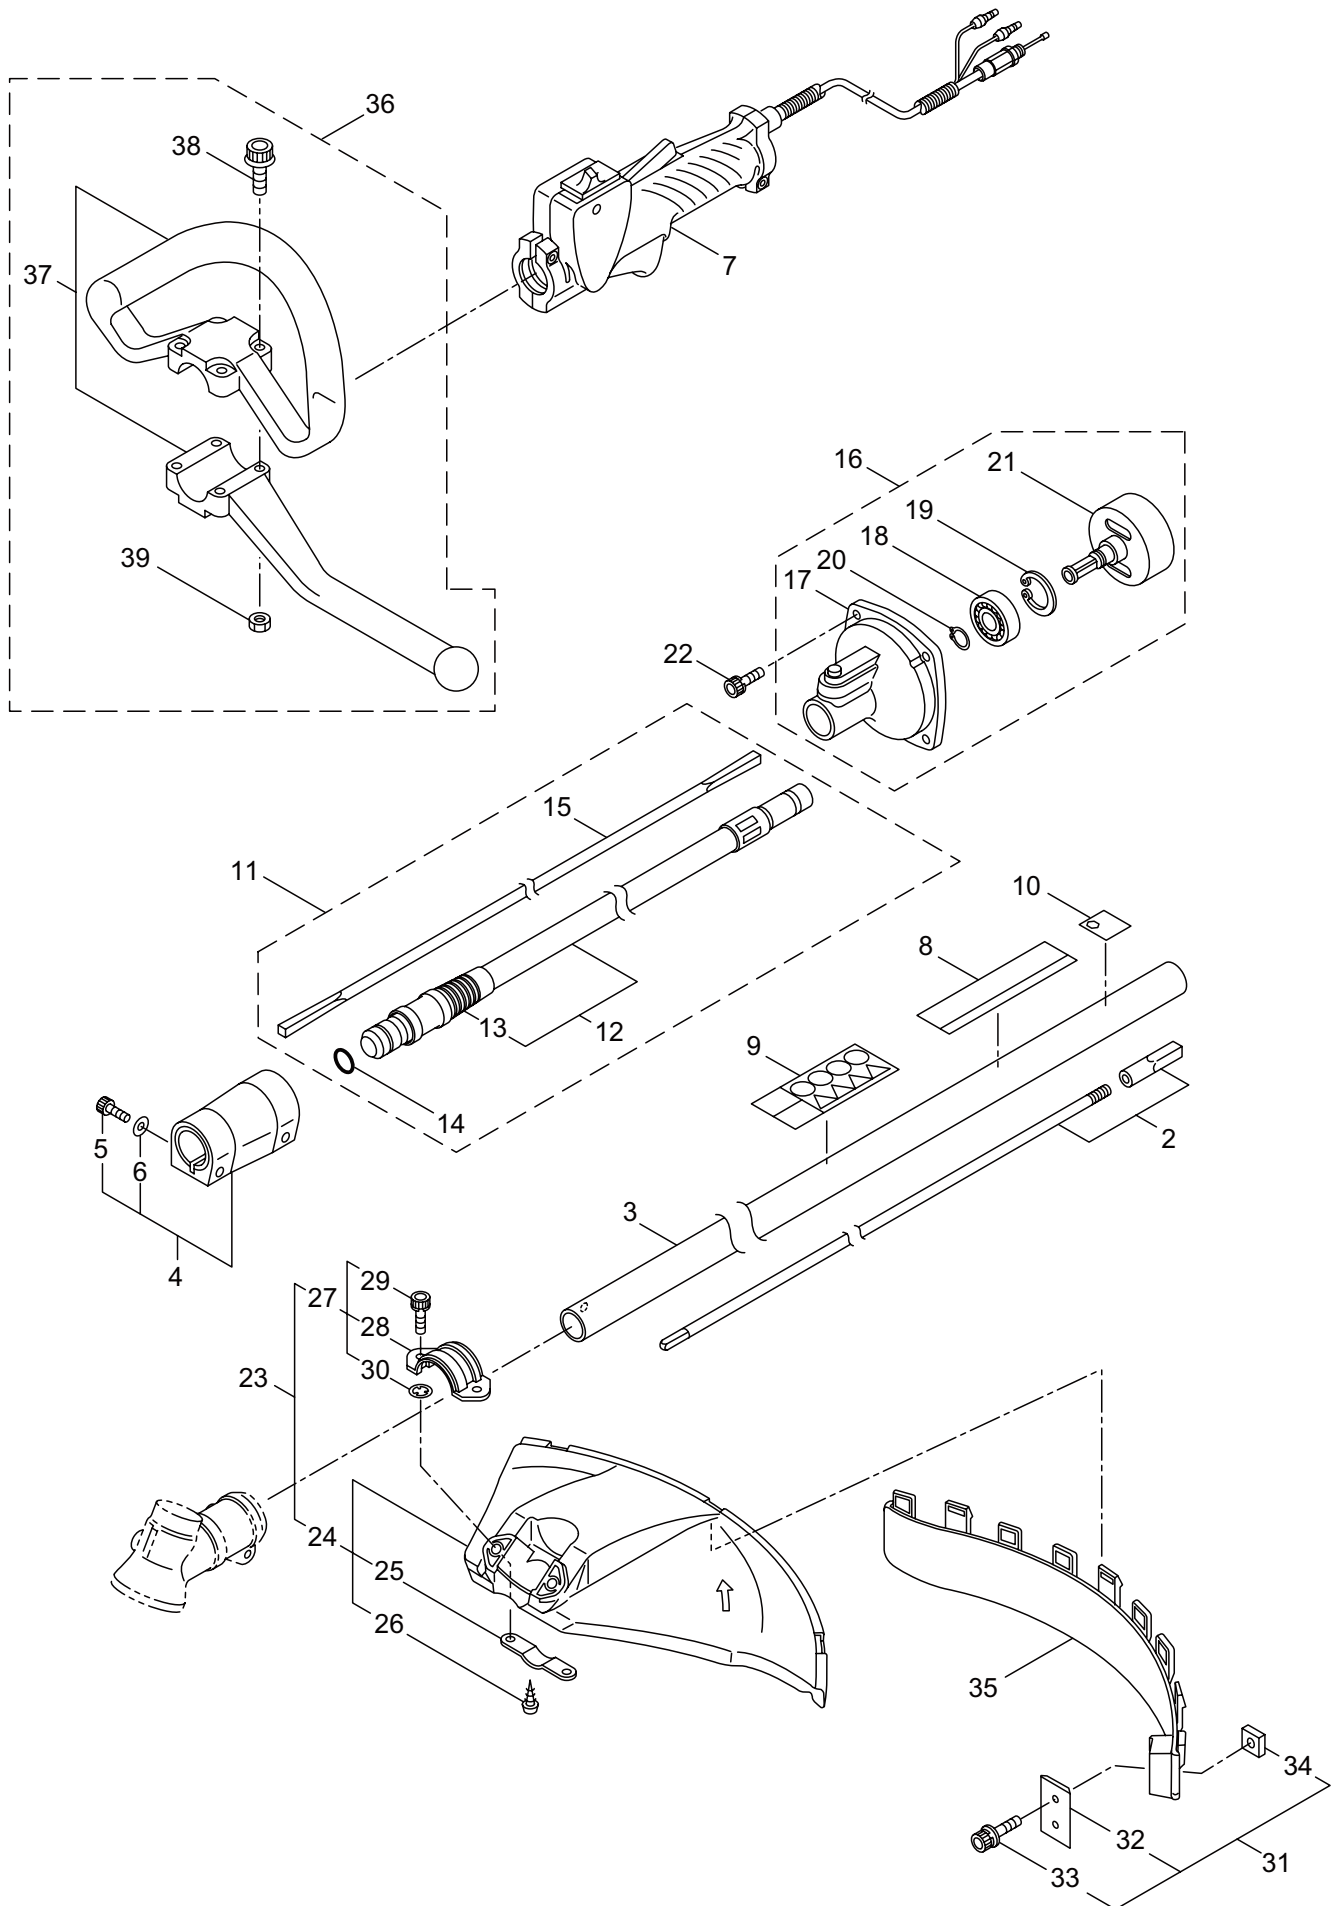

PARTS LIST

BKC5021RS

CONTENTS

1. MAIN BODY	1 ~ 2
2. GEARCASE.....	3 ~ 4
3. SUPPORT FRAME	5 ~ 6
4. ENGINE	7 ~ 10
5. CARBURETOR, FUEL TANK	11 ~ 14
6. ACCESSORIES	15 ~ 16

2019. 04.

P/N 524760-1

1. BKC5021RS
MAIN BODY

Ref. No.	Part No.	Part Name	Q'ty	Remarks
1-1	364793	BKC5021RS	1	
1-2	216965	Driveshaft Ass'y	1	
1-3	220786	Driveshaft Tube	1	
1-4	215730	Joint Pipe Ass'y	1	Incl.5,6
1-5	087786	Cap Screw	2	M5x25
1-6	012487	Washer	1	M5
1-7	232101	Throttle Lever Ass'y	1	
1-8	241726	Label	1	BKC5021RS
1-9	223188	Label	1	
1-10	241929	Label	1	118dBA
1-11	222530	Outer Ass'y	1	Incl.12-15
1-12	222531	Outer	1	Incl.13
1-13	215885	Cover	1	
1-14	011338	O-Ring	1	P18
1-15	211895	Inner Shaft	1	
1-16	222416	Clutch Case Ass'y	1	Incl.17-21
1-17	222085	Clutch Case	1	
1-18	222442	Bearing	1	#6202 2RS
1-19	012380	Snap Ring	1	#35
1-20	550118	Snap Ring	1	WR15
1-21	220336	Clutch Drum	1	
1-22	219113	Cap Screw	4	M6x20
1-23	232092	Safety Cover Ass'y	1	Incl.24-30
1-24	231262	Safety Cover Ass'y	1	Incl.25,26
1-25	237364	Threaded Bracket	1	
1-26	221580	Screw	1	4x8
1-27	232093	Bracket Ass'y	1	Incl.28-30
1-28	223179	Bracket	1	
1-29	220632	Cap Screw	2	M6x30
1-30	231704	Washer	2	6x13xt1.0
1-31	231882	String Cutter Ass'y	1	Incl.32-34
1-32	230747	String Cutter	1	
1-33	261250	Cap Screw	1	M5x20
1-34	228325	Nut	1	
1-35	230748	Cover Extention	1	
1-36	232104	Loop Handle Ass'y	1	Incl.37-39
1-37	226462	Loop Handle	1	
1-38	215608	Cap Screw	4	M5x30x16
1-39	081027	Nut	4	M5

2. BKC5021RS
GEARCASE

Ref. No.	Part No.	Part Name	Q'ty	Remarks
2-1	234837	Gearcase Ass'y	1	Incl.2-18
2-2	232850	Gearcase	1	
2-3	234109	Bolt	1	M8x8
2-4	217134	Bolt	1	M6x30
2-5	234349	Gear Set	1	
2-6	014490	Bearing	1	#6000
2-7	106933	Bearing	1	#6000Z
2-8	014210	Snap Ring	1	#10
2-9	054676	Snap Ring	1	#26
2-10	014490	Bearing	1	#6000
2-11	012544	Bearing	1	#6202
2-12	012380	Snap Ring	1	#35
2-13	232049	Oil Seal	1	D21355
2-14	232322	Bracket A Ass'y	1	
2-15	232052	Bracket B	1	
2-16	230849	Stabilizer	1	
2-17	232920	Nut	1	M10x1.25
2-18	217135	Bolt	1	M6x10